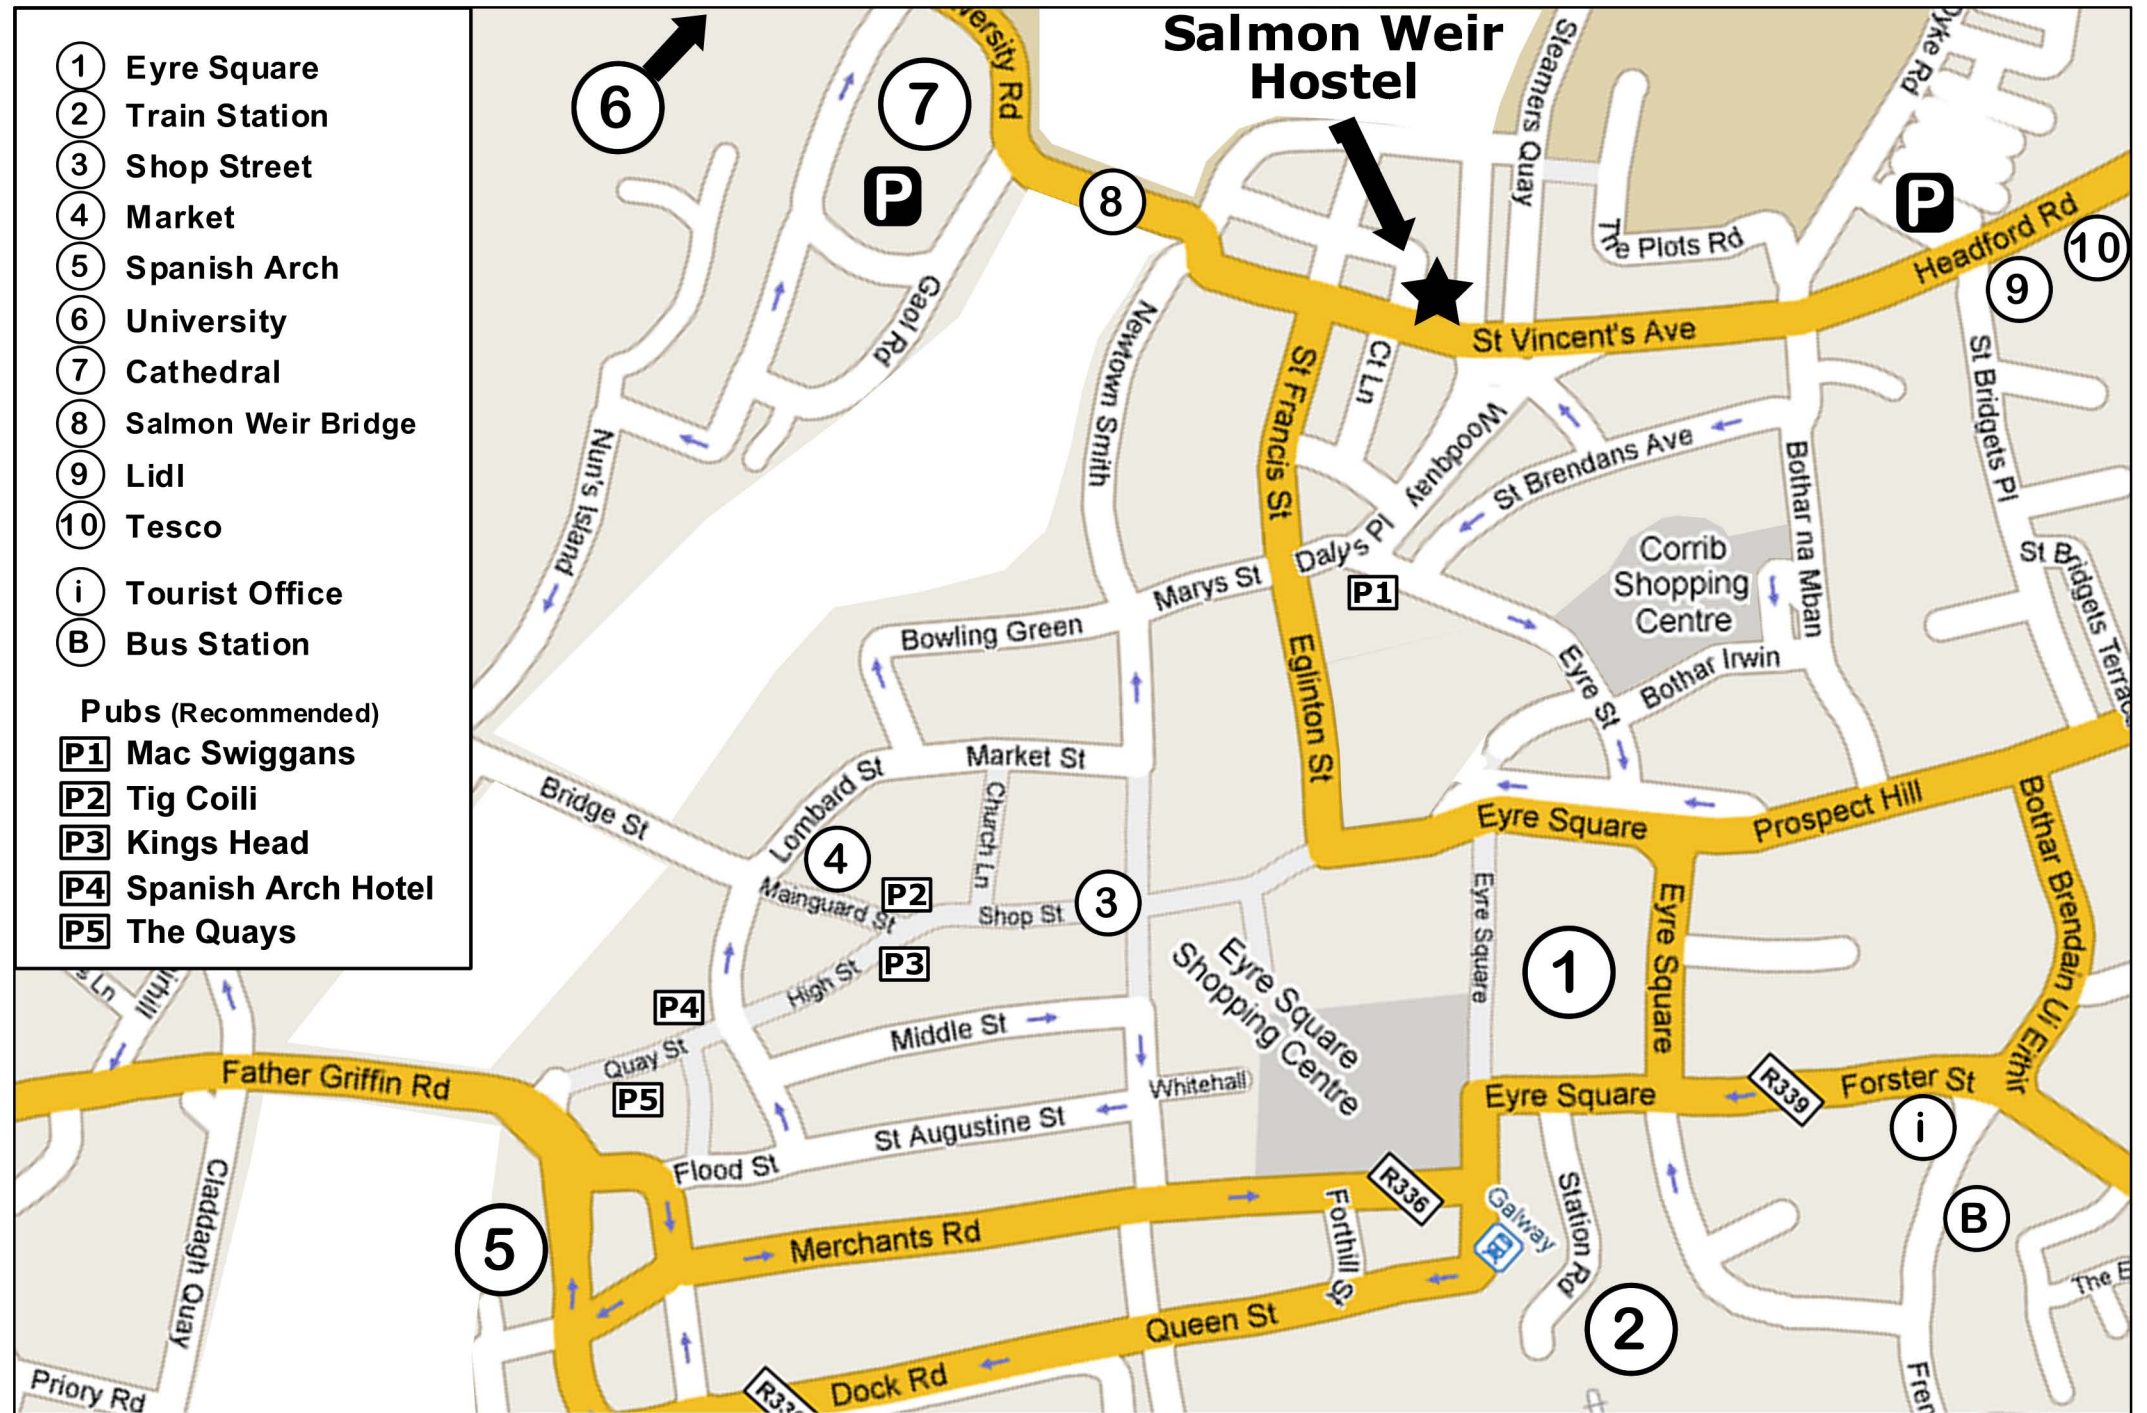

- ① Eyre Square
- ② Train Station
- ③ Shop Street
- ④ Market
- ⑤ Spanish Arch
- ⑥ University
- ⑦ Cathedral
- ⑧ Salmon Weir Bridge
- ⑨ Lidl
- ⑩ Tesco
- ⓞ Tourist Office
- ⓑ Bus Station

Pubs (Recommended)

- P1** Mac Swiggans
- P2** Tig Coili
- P3** Kings Head
- P4** Spanish Arch Hotel
- P5** The Quays

Salmon Weir Hostel

Salmon Weir Hostel Address: 3 st Vincent Ave, Woodquay, Galway W: www.salmonweirhostel.com Ph: 091 561133