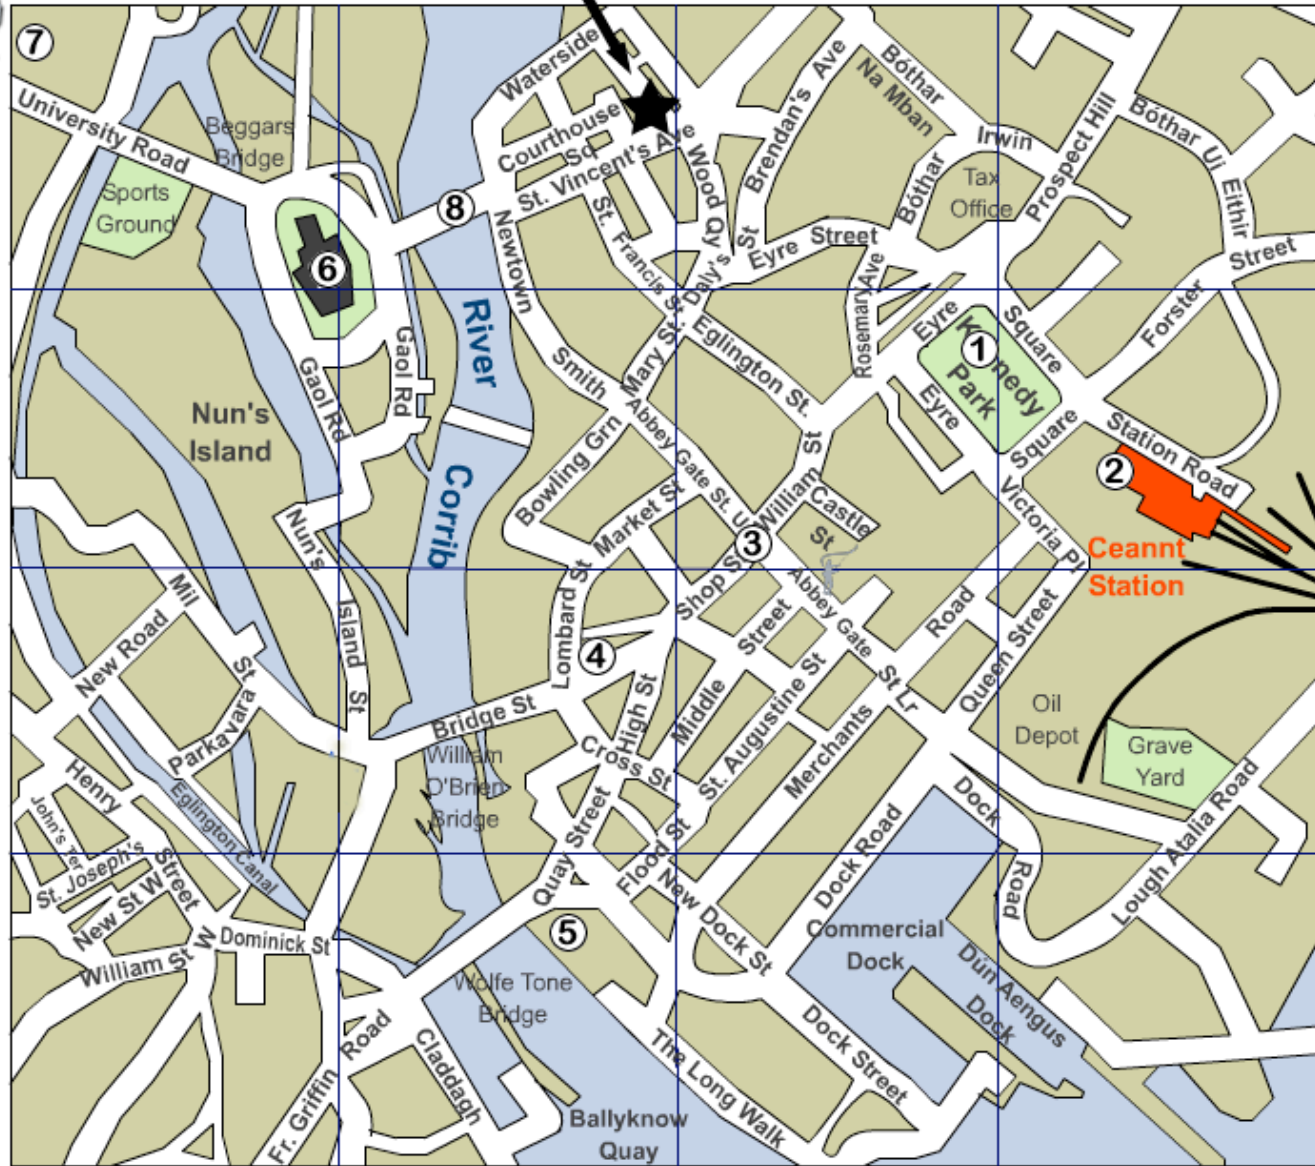

Salmon Weir Hostel

- ① Eyre Square
- ② Train Station
- ③ Shop Street
- ④ Market
- ⑤ Spanish Arch
- ⑥ Cathedral
- ⑦ University
- ⑧ Salmon Weir Bridge

A

B

C

D

D Salmon Weir Hostel
3 St Vincents Ave
WoodQuay
Galway 091 561133

1

2

3

4